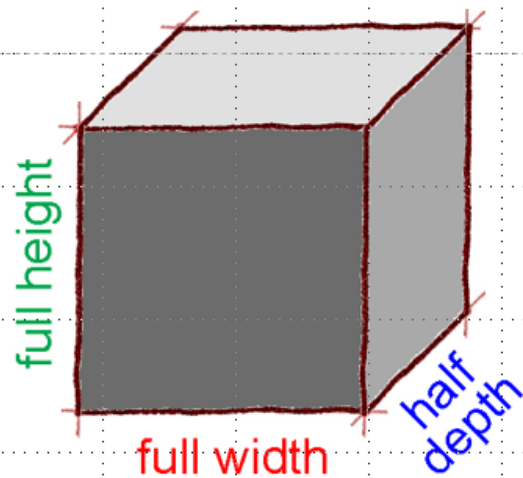

Cavalier Vs Cabinet Oblique Drawings

The only difference between the two is that

cavalier shows full depth

cabinet shows half depth.

**The front views, height and width, are the same between the two.

Watch video

<https://www.youtube.com/watch?v=Vy8CBG1ztrw>

Types of Oblique Drawings

Oblique Cavalier

Oblique Cabinet

6. Which type of oblique sketch is drawn with its receding axis at full depth?

A. cabinet

B. cavalier