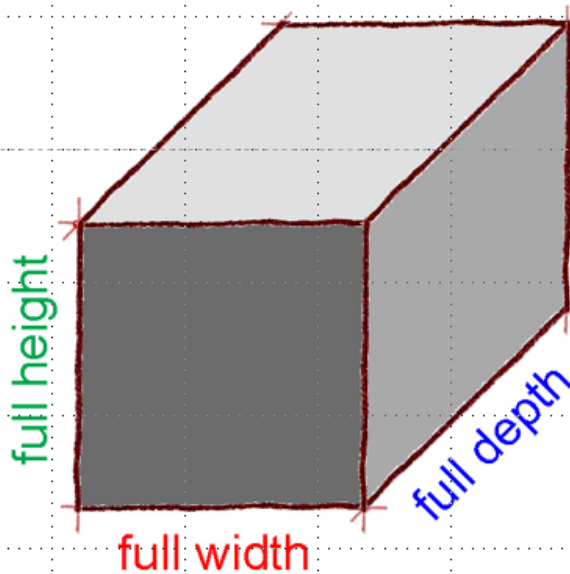

Cavalier Vs Cabinet Oblique Drawings

The only difference between the two is that

cavalier shows full depth

cabinet shows half depth.

**The front views, height and width, are the same between the two.

Watch video

<https://www.youtube.com/watch?v=Vy8CBG1ztrw>

Types of Oblique Drawings

Oblique Cavalier

Oblique Cabinet

6. Which type of oblique sketch is drawn with its receding axis at full depth?

A. cabinet

B. cavalier